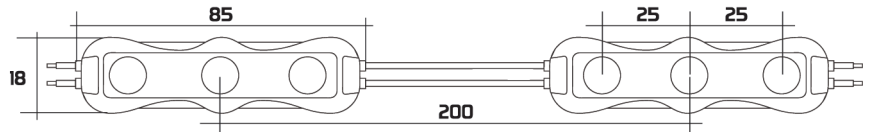

Part No	LED	Color	Temperature	Voltage (V)	Watt (W)	Lumen (LM)	Efficiency (LM/W)	View (°)
CL.03E	SMD2835	Daily lighth	6500/7500	12	1.0	105	105	160
CL.03E.G		Green	49			68		
CL.03E.B		Blue	11			15.3		
CL.03E.R		Red	16			22.2		
CL.03E.Y		Yellow	19			26.4		

- Excellent thermal conductivity
- Lifespan up to 50,000 hours
- Finest 2835 LED
- ABS base with integral lens
- Innovative overmolded housing.
- Lens angle 160°
- Protection class IP65
- Operating temperature -25°C- +70°C
- 3M Double Sided Tape
- Weight 20pcs. 48g.
- One bin
- Constant Current design
- 5 Years warranty