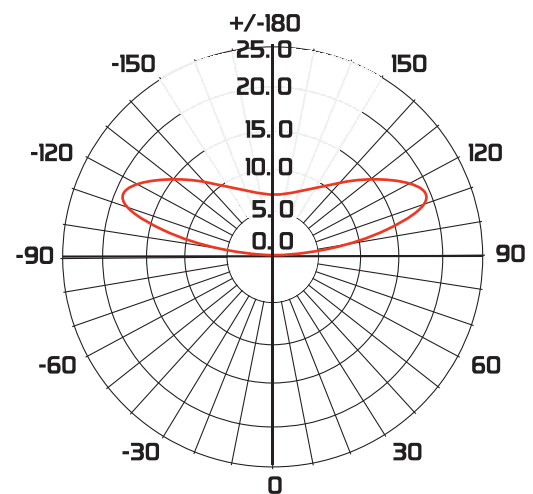

Part No	LED	Color	Temperature	Voltage (V)	Watt (W)	Lumen (LM)	Efficiency (LM/W)	View (°)
CL.03E	SMD2835	Daily lighth	6500/7500	12	1.0	105	105	160
CL.03E.G		Green	49			68		
CL.03E.B		Blue	11			15.3		
CL.03E.R		Red	16			22.2		
CL.03E.Y		Yellow	19			26.4		

- Excellent thermal conductivity
- Lifespan up to 50,000 hours
- Finest 2835 LED
- ABS base with integral lens
- Innovative overmolded housing.
- Lens angle 160°
- Protection class IP65
- Operating temperature -25°C- +70°C
- 3M Double Sided Tape
- Weight 20pcs. 48g.
- One bin
- Constant Current design
- 5 Years warranty

[ 50% ] 159.7°