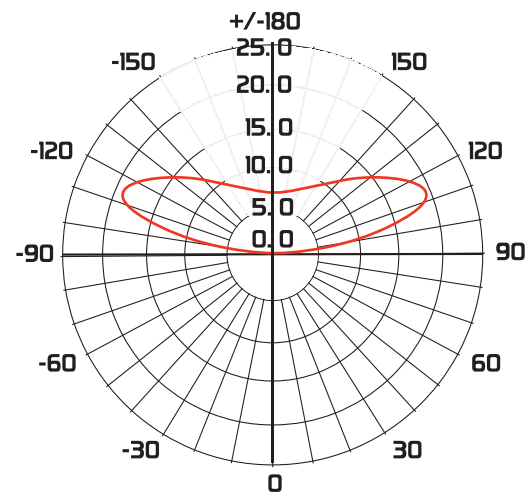

Part No	LED	Color	Temperature	Voltage (V)	Watt (W)	Lumen (LM)	Efficiency (LM/W)	View (°)
CL.01E	SMD2835	Daily lighth	6500/7500	12	0.36	38	105	160
CL.01E.G		Green	16			22.6		
CL.01E.B		Blue	4			5.5		
CL.01E.R		Red	6			8.3		
CL.01E.Y		Yellow	6			8.3		

- Excellent thermal conductivity
- Lifespan up to 50,000 hours
- Finest 2835 LED
- ABS base with integral lens
- Innovative overmolded housing.
- Lens angle 160°
- Protection class IP65
- Operating temperature -25°C- +70°C
- 3M Double Sided Tape
- Weight 20pcs. 48g.
- One bin
- Constant Current design
- 5 Years warranty

[50%] 159.7°

CE RoHS