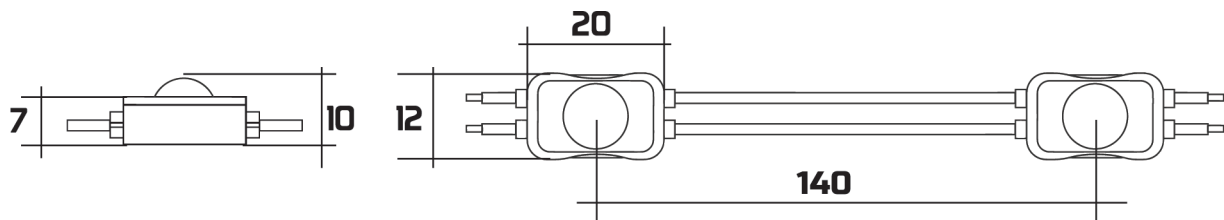

CONSTANT CURRENT

12VDC(Constant Voltage) driven ColibriLED module has a built-in microprocessor, that restricts the current to the nominal for each LED chip individually. This technical design expands the lifespan of ColibriLED module, protects LED chip from overpowering, equalizes the brightness of LED modules despite the position of the module in the chain.

Part No	LED	Color	Temperature	Voltage (V)	Watt (W)	Lumen (LM)	Efficiency (LM/W)	View (°)
CL.01E	SMD2835	Daily lighth	6500/7500	12	0.36	38	105	160
CL.01E.G		Green	16			22.6		
CL.01E.B		Blue	4			5.5		
CL.01E.R		Red	6			8.3		
CL.01E.Y		Yellow	6			8.3		

- Excellent thermal conductivity
- Lifespan up to 50,000 hours
- Finest 2835 LED
- ABS base with integral lens
- Innovative overmolded housing.
- Lens angle 160°
- Protection class IP65
- Operating temperature -25°C- +70°C
- 3M Double Sided Tape
- Weight 20pcs. 48g.
- One bin
- Constant Current design
- 5 Years warranty