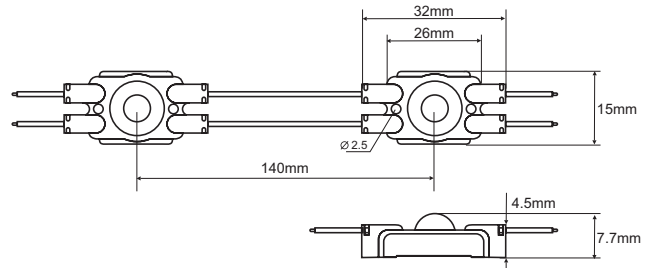

Part No	LED	Color	Temperature	Voltage (V)	Watt (W)	Lumen (LM)	Efficiency (LM/W)	View (°)
CLS.02.SA	2835	Daily ligh	7500K	12	0.72	72	100	160