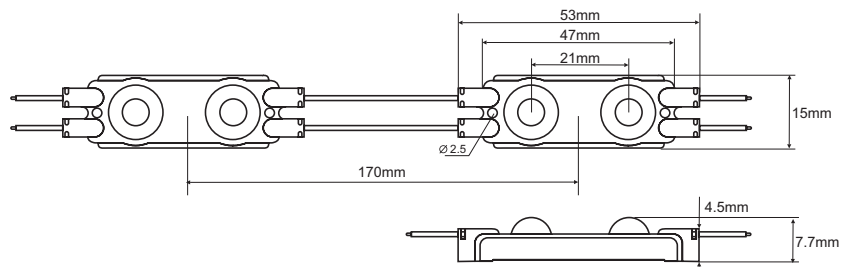

Part No	LED	Color	Temperature	Voltage (V)	Watt (W)	Lumen (LM)	Efficiency (LM/W)	View (°)
CLS.02.SA	2835	Daily ligh	7500K	12	1.00	100	100	160