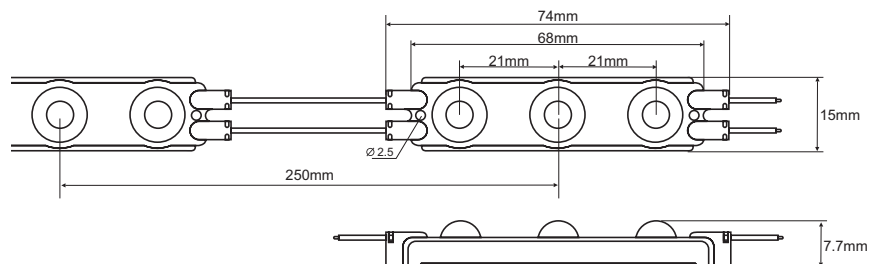

- Excellent thermal conductivity
- Lifespan up to 30,000 hours
- ABS base with integral lens
- Overmolded housing
- Lens angle 160°
- Protection class IP65
- Operating temperature -25°C- +65°C
- 3M Double Sided Tape
- One bin